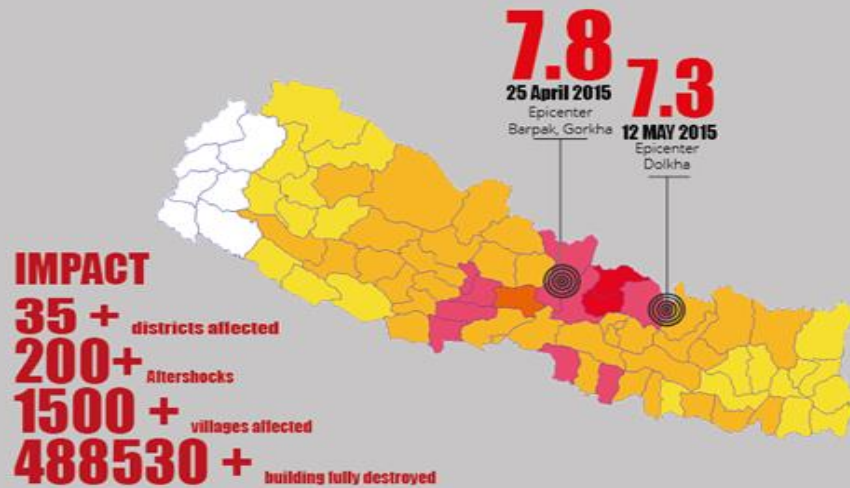

NEPAL EARTHQUAKE RELIEF EFFORT APRIL 2015 - NRNA -ICC

NRNA is responding to the needs of thousands of affected countrymen especially the most vulnerables.

What we have distributed

Our Response

Targeted Beneficiaris

40,000
individuals
in the most remotest areas

Targeted Locations

Gorkha, Lamjung, Sindhupalchowk, Kavre, Nuwakot, Rasuwa, Ramechhap, Dhading

Districts Covered

Relief Priorities

- Temporary Shelter i.e. Tents/ tarpauline - one per family
- Food - dry food - adequate for a week
- Blankets - 2 per family
- Medical camps, where required